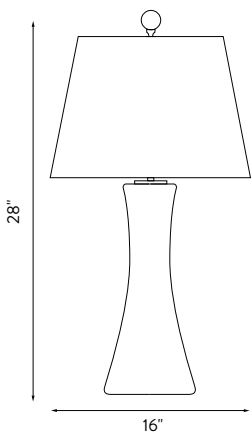

Lampada Grattacielo

WIDTH	17"
HEIGHT	30" WITH SHADE
SHADE	CUSTOM BRUSHED COTTON OVAL
COLORS	BLACK
PRODUCTION	NEW YORK
NOTE	CUSTOM LAMPSHADES ARE SOLD SEPARATELY

Canna Candela

Black

WIDTH	16"
HEIGHT	28" WITH SHADE
SHADE	CUSTOM BRUSHED COTTON OVAL
COLORS	BLACK, WHITE, SMOKE & MIDNIGHT
PRODUCTION	NEW YORK

Canna Candella

Grigio

WIDTH	16"
HEIGHT	28" WITH SHADE
SHADE	CUSTOM BRUSHED COTTON OVAL
COLORS	GRIGIO, PRUNGA & CAFFÈ
PRODUCTION	SEGUSO MURANO FOR CARTWRIGHT

Corpicino Lattimo

Amethyst

WIDTH	12"
HEIGHT	20.25" WITH SHADE
SHADE	CUSTOM BRUSHED COTTON OVAL
COLORS	AMETHYST, LIGHT BRONZE, DARK BRONZE STEEL & SAFFRON
PRODUCTION	NEW YORK

CUSTOM SIZES AVAILABLE

Bicchieri di Canna Mezza Filigrana

WIDTH	3.25"
HEIGHT	4.25"
MATERIALS	CLEAR GLASS WITH FINE TWIST OR STRAIGHT WHITE GLASS CANE DETAIL HAND BLOWN IN CUSTOM MOLD. SIZES AND PATTERN VARY
PRODUCTION	NEW YORK