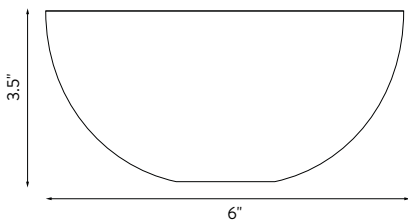

Canna Dritto

WIDTH	6"
HEIGHT	3.5"
MATERIALS	FREE BLOWN GLASS, ALSO AVAILABLE MOLD BLOWN
COLORS	BLACK, WHITE
PRODUCTION	NEW YORK