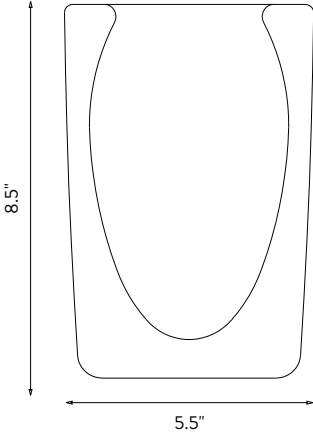

CUSTOM SIZES AVAILABLE

Lanterna

Smoked Quartz

LARGE	10" H. X 4.5"
SMALL	4.5" H. X 3.5" W
COLORS	SMOKED QUARTZ WITH GOLD FOIL WRAP
PRODUCTION	NEW YORK

CUSTOM SIZES AVAILABLE

Sommerso Vase

Ruby

WIDTH	5.5"
HEIGHT	8.5"
COLORS	RUBY, AMBER, CANARY
PRODUCTION	NEW YORK

CUSTOM SIZES AVAILABLE

Bicchieri di Canna Mezza Filigrana

WIDTH	3.25"
HEIGHT	4.25"
MATERIALS	CLEAR GLASS WITH FINE TWIST OR STRAIGHT WHITE GLASS CANE DETAIL HAND BLOWN IN CUSTOM MOLD. SIZES AND PATTERN VARY
PRODUCTION	NEW YORK