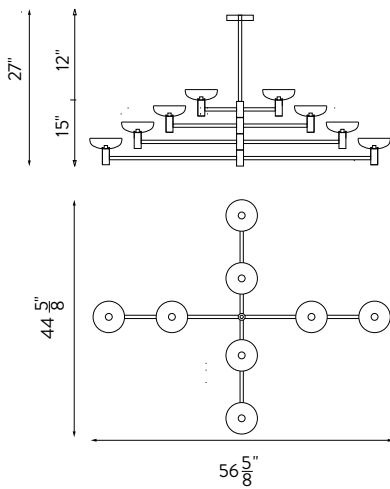

Otto Luce®

WIDTH	56.625"	SHADES	Alabaster Glass with Gold Foil Wrap	FINISH	Soft brushed brass finish with clear semi-matte lacquer	LAMPING	US / Canada: (2) incandescent candelabra base sockets per tier.
HEIGHT	27" MINIMUM 7" MAXIMUM	Also available in	Smoked Quartz with Gold Foil Wrap	Available custom finishes:	Soft Brushed Brass, Antique Brass, Oil Rubbed Bronze, Antique Nickel & Polished Nickel	2, 3 or 4 tiers available.	E12 C-A rated to 75wt. 40 wt. is recommended
PRODUCTION	NEW YORK						UL listed
MATERIALS	Shades: Alabaster White Glass, Gold Foil Wrap Frame: Architectural Bronze