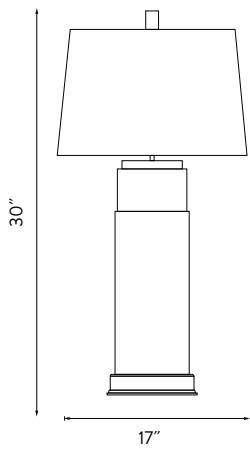

Lampada Grattacielo

WIDTH	17"
HEIGHT	30" WITH SHADE
SHADE	CUSTOM BRUSHED COTTON OVAL
COLORS	BLACK
PRODUCTION	NEW YORK
NOTE	CUSTOM LAMPSHADES ARE SOLD SEPARATELY

Canna Candela

Black

WIDTH	16"
HEIGHT	28" WITH SHADE
SHADE	CUSTOM BRUSHED COTTON OVAL
COLORS	BLACK, WHITE, SMOKE & MIDNIGHT
PRODUCTION	NEW YORK

CUSTOM SIZES AVAILABLE

Bicchieri di Canna Mezza Filigrana

WIDTH	3.25"
HEIGHT	4.25"
MATERIALS	CLEAR GLASS WITH FINE TWIST OR STRAIGHT WHITE GLASS CANE DETAIL HAND BLOWN IN CUSTOM MOLD. SIZES AND PATTERN VARY
PRODUCTION	NEW YORK