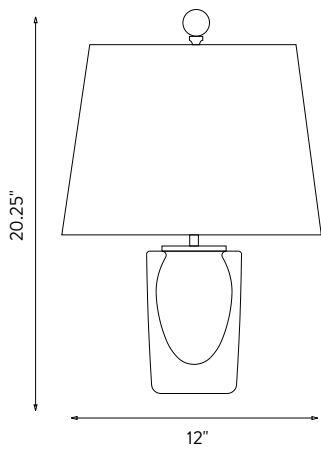

Corpicino Lattimo

Grigio

WIDTH	12"
HEIGHT	20.25" WITH SHADE
SHADE	CUSTOM BRUSHED COTTON OVAL
COLORS	GRIGIO, PRUNGA & CAFFÈ
PRODUCTION	SEGUSO MURANO FOR CARTWRIGHT

Ombre Bollo Sommerso

Canary

WIDTH	12"
HEIGHT	20.25" WITH SHADE
SHADE	CUSTOM BRUSHED COTTON OVAL
COLORS	CANARY, CHAMPAGNE FROST AND STEEL FROST
PRODUCTION	NEW YORK

Otto Luce®

Otto Luce®

WIDTH	56.625"	SHADES	Alabaster Glass with Gold Foil Wrap	FINISH	Soft brushed brass finish with clear semi-matte lacquer	LAMPING	US / Canada: (2) incandescent candelabra base sockets per tier.
HEIGHT	27" MINIMUM 7" MAXIMUM	Also available in	Smoked Quartz with Gold Foil Wrap	Available custom finishes:	Soft Brushed Brass, Antique Brass, Oil Rubbed Bronze, Antique Nickel & Polished Nickel	2, 3 or 4 tiers available.	E12 C-A rated to 75wt. 40 wt. is recommended
PRODUCTION	NEW YORK						UL listed
MATERIALS	Shades: Alabaster White Glass, Gold Foil Wrap Frame: Architectural Bronze						