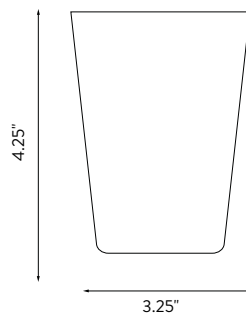

CUSTOM SIZES AVAILABLE

Lanterna

Smoked Quartz

LARGE	10" H. X 4.5"
SMALL	4.5" H. X 3.5" W
COLORS	SMOKED QUARTZ WITH GOLD FOIL WRAP
PRODUCTION	NEW YORK

CUSTOM SIZES AVAILABLE

Sommerso Vase

Ruby

WIDTH	5.5"
HEIGHT	8.5"
COLORS	RUBY, AMBER, CANARY
PRODUCTION	NEW YORK

CUSTOM SIZES AVAILABLE

Bicchieri di Canna Mezza Filigrana

WIDTH	3.25"
HEIGHT	4.25"
MATERIALS	CLEAR GLASS WITH FINE TWIST OR STRAIGHT WHITE GLASS CANE DETAIL HAND BLOWN IN CUSTOM MOLD. SIZES AND PATTERN VARY
PRODUCTION	NEW YORK