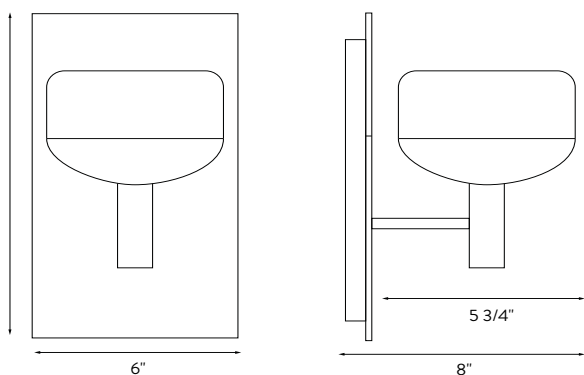

Corpicino Lattimo

Grigio

WIDTH	12"
HEIGHT	20.25" WITH SHADE
SHADE	CUSTOM BRUSHED COTTON OVAL
COLORS	GRIGIO, PRUNGA & CAFFÈ
PRODUCTION	SEGUSO MURANO FOR CARTWRIGHT

Ombre Bollo Sommerso

Canary

WIDTH	12"
HEIGHT	20.25" WITH SHADE
SHADE	CUSTOM BRUSHED COTTON OVAL
COLORS	CANARY, CHAMPAGNE FROST AND STEEL FROST
PRODUCTION	NEW YORK

Otto Luce®

Otto Luce®

WIDTH	56.625"	SHADES	Alabaster Glass with Gold Foil Wrap	FINISH	Soft brushed brass finish with clear semi-matte lacquer	LAMPING	US / Canada: (2) incandescent candelabra base sockets per tier.
HEIGHT	27" MINIMUM 7" MAXIMUM	Also available in	Smoked Quartz with Gold Foil Wrap	Available custom finishes:	Soft Brushed Brass, Antique Brass, Oil Rubbed Bronze, Antique Nickel & Polished Nickel	2, 3 or 4 tiers available.	E12 C-A rated to 75wt. 40 wt. is recommended
PRODUCTION	NEW YORK						UL listed
MATERIALS	Shades: Alabaster White Glass, Gold Foil Wrap Frame: Architectural Bronze						

Chiaro e Scuro

WIDTH 6"
HEIGHT 10"
PRODUCTION NEW YORK

MATERIALS
Shades: Blown Glass
Frame: Architectural Bronze
and Steel

SHADES
Alabaster Glass with
Gold Foil Wrap

Also available in
Smoked Quartz with
Gold Foil Wrap

CUSTOM SIZES AVAILABLE

Bicchieri di Canna Mezza Filigrana

WIDTH	3.25"
HEIGHT	4.25"
MATERIALS	CLEAR GLASS WITH FINE TWIST OR STRAIGHT WHITE GLASS CANE DETAIL HAND BLOWN IN CUSTOM MOLD. SIZES AND PATTERN VARY
PRODUCTION	NEW YORK