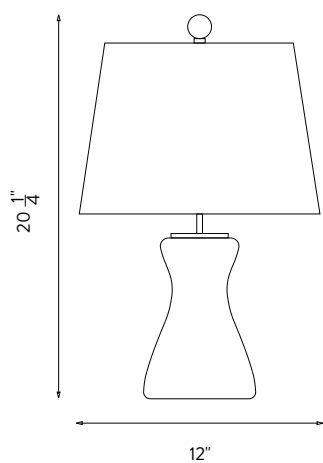

Lampada Grattacielo

WIDTH	17"
HEIGHT	30" WITH SHADE
SHADE	CUSTOM BRUSHED COTTON OVAL
COLORS	BLACK
PRODUCTION	NEW YORK
NOTE	CUSTOM LAMPSHADES ARE SOLD SEPARATELY

Canna Candela

Black

WIDTH	16"
HEIGHT	28" WITH SHADE
SHADE	CUSTOM BRUSHED COTTON OVAL
COLORS	BLACK, WHITE, SMOKE & MIDNIGHT
PRODUCTION	NEW YORK

Canna Candella

Grigio

WIDTH	16"
HEIGHT	28" WITH SHADE
SHADE	CUSTOM BRUSHED COTTON OVAL
COLORS	GRIGIO, PRUNGA & CAFFÈ
PRODUCTION	SEGUSO MURANO FOR CARTWRIGHT

Corpicino Lattimo

Amethyst

WIDTH	12"
HEIGHT	20.25" WITH SHADE
SHADE	CUSTOM BRUSHED COTTON OVAL
COLORS	AMETHYST, LIGHT BRONZE, DARK BRONZE STEEL & SAFFRON
PRODUCTION	NEW YORK