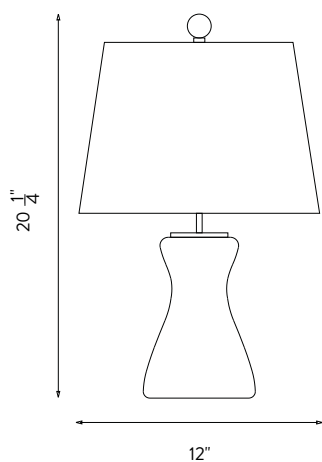

Corpicino Lattimo

Grigio