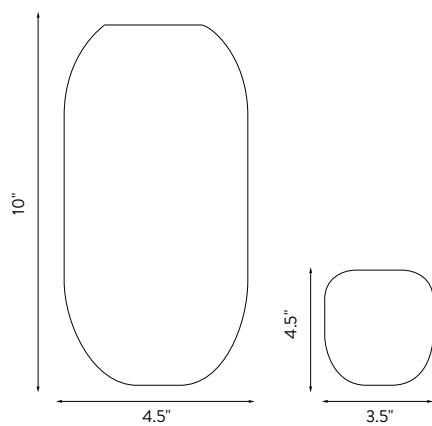

Chiaro e Scuro

WIDTH 6"
HEIGHT 10"
PRODUCTION NEW YORK

MATERIALS
Shades: Blown Glass
Frame: Architectural Bronze
and Steel

SHADES
Alabaster Glass with
Gold Foil Wrap

Also available in
Smoked Quartz with
Gold Foil Wrap

FINISH
Face Plate:
Patinated and
Brushed Brass
Steel backplate

LAMPING
US/Canada/ (1) Incandescent
candelabra base socket
E -12 C-A rated to 75 watts,
40 watts recommended
UL listed

Lanterna *Gold*

LARGE 10" H. X 4.5"
SMALL 4.5" H. X 3.5" W
COLORS GOLD WITH GOLD FOIL WRAP
PRODUCTION NEW YORK

CUSTOM SIZES AVAILABLE

Lanterna

Smoked Quartz

LARGE	10" H. X 4.5"
SMALL	4.5" H. X 3.5" W
COLORS	SMOKED QUARTZ WITH GOLD FOIL WRAP
PRODUCTION	NEW YORK

CUSTOM SIZES AVAILABLE

Sommerso Vase

Ruby

WIDTH	5.5"
HEIGHT	8.5"
COLORS	RUBY, AMBER, CANARY
PRODUCTION	NEW YORK

CUSTOM SIZES AVAILABLE

Bicchieri di Canna Mezza Filigrana

WIDTH	3.25"
HEIGHT	4.25"
MATERIALS	CLEAR GLASS WITH FINE TWIST OR STRAIGHT WHITE GLASS CANE DETAIL HAND BLOWN IN CUSTOM MOLD. SIZES AND PATTERN VARY
PRODUCTION	NEW YORK