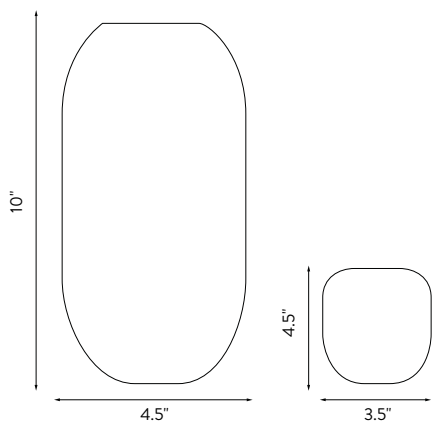

Chiaro e Scuro

WIDTH 6"
HEIGHT 10"
PRODUCTION NEW YORK

MATERIALS
Shades: Blown Glass
Frame: Architectural Bronze
and Steel

SHADES
Alabaster Glass with
Gold Foil Wrap

Also available in
Smoked Quartz with
Gold Foil Wrap

FINISH
Face Plate:
Patinated and
Brushed Brass
Steel backplate

LAMPING
US/Canada/ (1) Incandescent
candelabra base socket
E -12 C-A rated to 75 watts,
40 watts recommended
UL listed

Lanterna *Gold*

LARGE 10" H. X 4.5"
SMALL 4.5" H. X 3.5" W
COLORS GOLD WITH GOLD FOIL WRAP
PRODUCTION NEW YORK

CUSTOM SIZES AVAILABLE

Lanterna

Smoked Quartz

LARGE	10" H. X 4.5"
SMALL	4.5" H. X 3.5" W
COLORS	SMOKED QUARTZ WITH GOLD FOIL WRAP
PRODUCTION	NEW YORK

CUSTOM SIZES AVAILABLE

Sommerso Vase

Ruby

WIDTH	5.5"
HEIGHT	8.5"
COLORS	RUBY, AMBER, CANARY
PRODUCTION	NEW YORK

CUSTOM SIZES AVAILABLE

Bicchieri di Canna Mezza Filigrana

WIDTH	3.25"
HEIGHT	4.25"
MATERIALS	CLEAR GLASS WITH FINE TWIST OR STRAIGHT WHITE GLASS CANE DETAIL HAND BLOWN IN CUSTOM MOLD. SIZES AND PATTERN VARY
PRODUCTION	NEW YORK