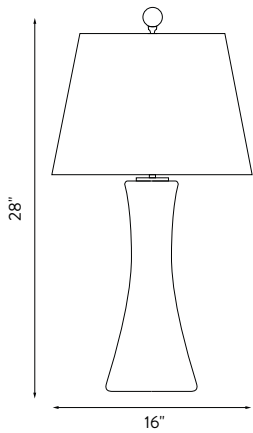

Lampada Grattacielo

WIDTH	17"
HEIGHT	30" WITH SHADE
SHADE	CUSTOM BRUSHED COTTON OVAL
COLORS	BLACK
PRODUCTION	NEW YORK
NOTE	CUSTOM LAMPSHADES ARE SOLD SEPARATELY

Canna Candela

Black

WIDTH	16"
HEIGHT	28" WITH SHADE
SHADE	CUSTOM BRUSHED COTTON OVAL
COLORS	BLACK, WHITE, SMOKE & MIDNIGHT
PRODUCTION	NEW YORK

Canna Candella

Grigio

WIDTH	16"
HEIGHT	28" WITH SHADE
SHADE	CUSTOM BRUSHED COTTON OVAL
COLORS	GRIGIO, PRUNGA & CAFFÈ
PRODUCTION	SEGUSO MURANO FOR CARTWRIGHT

Corpicino Lattimo

Amethyst

WIDTH	12"
HEIGHT	20.25" WITH SHADE
SHADE	CUSTOM BRUSHED COTTON OVAL
COLORS	AMETHYST, LIGHT BRONZE, DARK BRONZE STEEL & SAFFRON
PRODUCTION	NEW YORK

CUSTOM SIZES AVAILABLE

Bicchieri di Canna Mezza Filigrana

WIDTH	3.25"
HEIGHT	4.25"
MATERIALS	CLEAR GLASS WITH FINE TWIST OR STRAIGHT WHITE GLASS CANE DETAIL HAND BLOWN IN CUSTOM MOLD. SIZES AND PATTERN VARY
PRODUCTION	NEW YORK